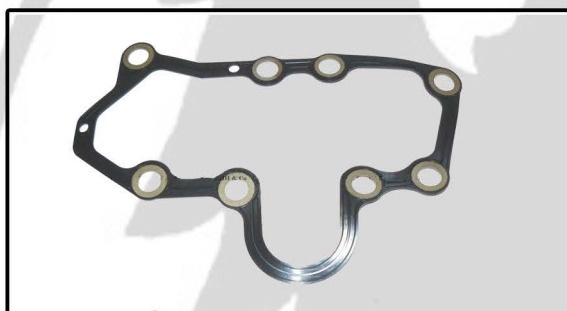

OE Part No :

D Duco - Meritor Repair Kits

Description : Guide Pin Kit

Transaxle Part No : **TRX11508**

OE Part No : MCK1134

Description : Tappet/Piston Kit

Transaxle Part No : **TRX11509**

OE Part No : MCK1238