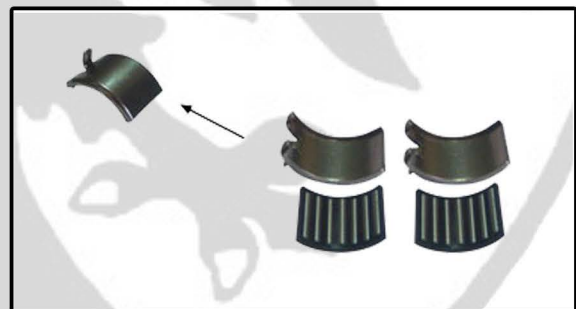

Description : SN5 Bearing Kit

Transaxle Part No : **TRX14759**

OE Part No : K000698