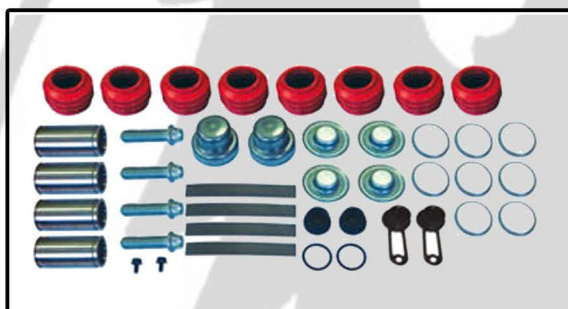

Description : Guide Pin Kit

Transaxle Part No : **TRX12100**

OE Part No : 89541