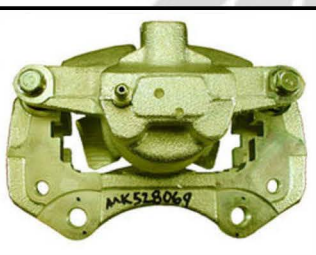

FRONT LOWER LEFT CALIPER

TRX74016

Bore: 54mm
Bleeder: 10x1mm
Port: 10x1mm
Pad: 10x.12650

FRONT LOWER RIGHT CALIPER

TRX74015

Bore: 54mm
Bleeder: 10x1mm
Port: 10x1mm
Pad: 10x.12650
Loc: Front
Pos: Leading

REAR LEFT FRONT CALIPER