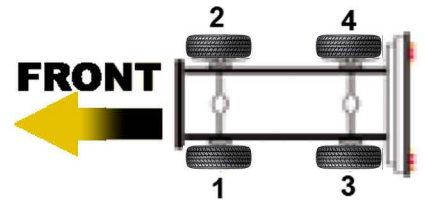

TRANSAXLE LIMITED

SAE

MODEL	CALIPER TYPE	X REF 1	X REF 2	MAN X REF	SIDE	TRANSAXLE PART No
Various Axles 17.5 " Wheels	Knorr SB/SN5	II37806	SB5013	K004573	1	TRX5013
		II37805	SB5003	K004572	2	TRX5003
Various Axles 19.5 " Wheels	Knorr SB/SN6	K013174	SN6580RC	09285168	1	TRX6580RC
		K013173	SN6570RC	09285167	2	TRX6570RC
Various Axles 19.5 " Wheels	WABCO PAN19-1+	40195003	40195037	09285257	1	TRX6711
		40195004	40195038	09285258	2	TRX6716
Various Axles 19.5 " Wheels	HALDEX DB19	94769	93638	09285255	1	TRX94605
		94769	93638	09285282	2	TRX94605
Various Axles 22.5 " Wheels	Knorr SB/SN7	K003782	SN7195RC	2100091	1	TRX7195RC
		K003781	SN7185RC	2100092	2	TRX7185RC
Various Axles 22.5 " Wheels	Knorr SB/SN7	K003784	SN7196RC	829699	1	TRX7196RC
		K003783	SN7186RC	829700	2	TRX7186RC
Various Axles 22.5 " Wheels	WABCO PAN22-1	40225015	40225007	09285259	1	TRX5010
		40225016	40225008	09285260	2	TRX5015
Various Axles 22.5 " Wheels	HALDEX DB22	93837	90694	09285107	1	SEE HALDEX PAGE
		93837	90694	09285267	2	SEE HALDEX PAGE