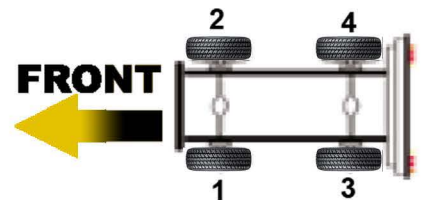

NEOPLAN

MODEL	CALIPER TYPE	X REF 1	X REF 2	MAN X REF	SIDE	TRANSAXLE PART No
Various Axles 22.5" Wheels	Knorr SB/SN7	K003803	SN7186RC	0501005860	1	TRX7186RC
		K003804	SN7196RC	0501005859	2	TRX7196RC
Various Axles 22.5" Wheels	Knorr SB/SN7 Radial	K040940K50	SB7199RC		1	TRX7199RC
		K040941K50	SB7189RC		2	TRX7189RC
Various Axles 22.5" Wheels	Knorr SB/SN7	K003787	SN7188RC		1	TRX7188RC
		K003788	SN7198RC		2	TRX7198RC
Various Axles 22.5" Wheels	Knorr SB/SN7 Radial	K002962	SB7450RC	11014139	1	TRX7450RC
		K002963	SB7460RC	11014147	2	TRX7460RC
Various Axles 22.5" Wheels	Knorr SB/SN7 Radial	K002965	SB7461RC	A0104218898	1	TRX7461RC
		K002964	SB7451RC	A0104218998	2	TRX7451RC