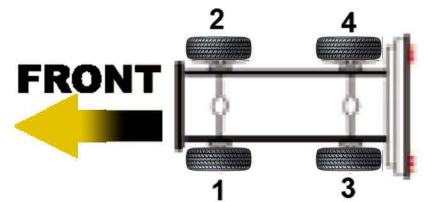

SAF

MODEL	CALIPER TYPE	X REF 1	X REF 2	MAN X REF	SIDE	TRANSAXLE PART No
SBS2220, B9-22S	Haldex DB22LT Modul T 6H	94619		3080008100	1	TRX95620
		94618		3080008200	2	TRX95621
SK RS 9019, SK RS 11019 SK RZ 9019, SK RZ 11019	Knorr SB/SN6	K013174	SN6580RC	3080000703	1	TRX6580RC
		K013173	SN6570RC	3080000603	2	TRX6570RC
SK RB 9019	Wabco PAN19-1+	40195003	40195037	3080001901	1	TRX6711
		40195004	40195038	3080001801	2	TRX6716
SK RB 9022 H	Haldex DB22 Modul X 6H	92503	92200	3080005600	1	SEE HALDEX PAGE
		92503	92200	3080005601	2	
SK RB 9022, SK11222K	Knorr SB/SN7	K003782	SN7195RC	3080002701	1	TRX7195RC
		K003781	SN7185RC	3080002601	2	TRX7185RC
SK RS 9022 SK RS 11222 SK RZ 9022, SK RZ 11222	Knorr SB/SN7	K003784	SN7196RC	3080000502	1	TRX7196RC
		K003783	SN7186RC	3080000402	2	TRX7186RC
SK 9022/112	Knorr SB/SN7	K003810	SN7216RC	4080001300	1	TRX7216RC
		K003809	SN7206RC	4080001200	2	TRX7206RC
SK RS 9022K, KI/11222K	Knorr SK7	K012633	SK7042RC	3080005502	1	TRX7042RC
		K012634	SK7052RC	3080005402	2	TRX7052RC
SK RB 9022, SK RS 11222 SK RS 9022, SK RZ 11222	Wabco PAN22/1	40225015	40225007	4080005100	1	TRX5010
		40225016	40225008	4080005000	2	TRX5015