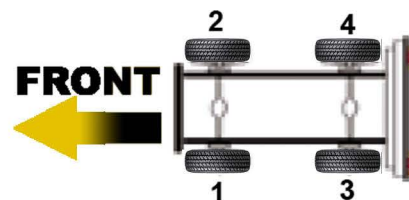

NOVABUS

MODEL	CALIPER TYPE	X REF 1	X REF 2	MAN X REF	SIDE	TRANSAXLE PART No
NOVA LFS	Knorr SB/SN7	K003809	SN7206RC		1	TRX7206RC
		K003810	SN7216RC		2	TRX7216RC

OPTARE

MODEL	CALIPER TYPE	X REF 1	X REF 2	MAN X REF	SIDE	TRANSAXLE PART No
METRO RIDER	Meritor Piston 2 x 58mm	LRG514	68032282	68032086	1	TRX70
		LRG515	68032283	68032087	2	TRX71
		LRG620	68032284	X2057629	3	TRX72
		LRG621	68032285	X2057630	4	TRX73
SOLO > 2002 <i>Hydraulic Caliper</i>	Meritor Piston 2 x 68mm	LRG568	68033027	68032613	1	TRX50
		LRG569	68033028	68032614	2	TRX51
		LRG634	68033029	R2000006	3	TRX9870
		LRG635	68033030	R2000007	4	TRX9875
STAR RIDER	Meritor Piston 2 x 60mm	LRG520	68032296	6704207201	1	TRX58
		LRG521	68032297	6704207301	2	TRX59
SOLO > 2002 <i>Full Air Caliper</i>	WABCO PAN 17	40175049	40175056	1505372R	1	TRX6570
		40175050	40175057	1505373R	2	TRX6575
		40175049	40175056	1505372R	3	TRX6570
		40175050	40175057	1505373R	4	TRX6575
ALERO	Brembo Piston 2 x 44mm	120.5150.31	120.5150.31	120.5150.31	1	TRX5031
		120.5150.41	120.5150.41	120.5150.41	2	TRX5041
		122.7773.58	122.7773.58	21070318	3	TRX5032
		122.7773.68	122.7773.68	21070319	4	TRX5042
TEMPO	MERITOR Elsa 225-5	LRG780	68034093		3	TRX780
		LRG781	68034094		4	TRX781