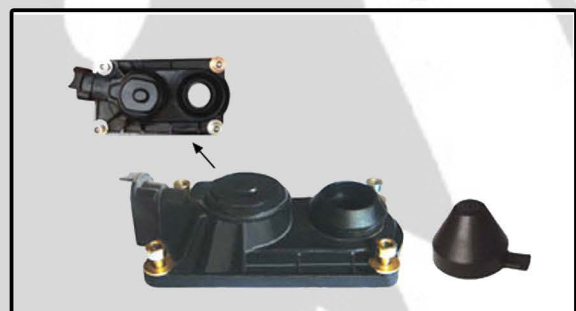

Description : SN5 Sensor Housing

Transaxle Part No : **TRX14832A**

Sensor + Housing are included