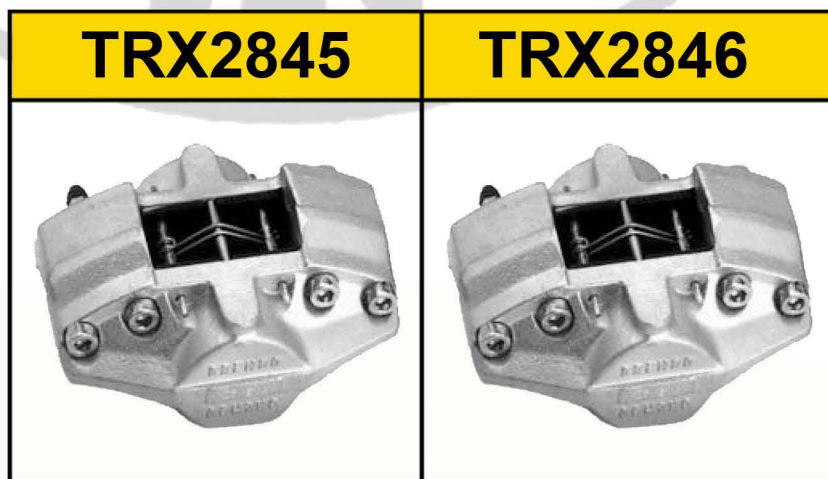

MODEL	CALIPER TYPE	X REF 1 NO PADS	X REF 2 WITH PADS	ACTUATION FLUID	SIDE	TRANSAXLE PART No
125, 135, 145, 155, 185, 1115, 1125, 1135, 2115, 2125, 2135, 2140, 2150, 2155, 2170, 3155, 3185, 3170, 3190, 3200, 3220, 3230 (NOT 4WS)	BREMBO 2 X PISTONS Ø 60mm DIAMETER	20.2846.11	20.2846.51	BRAKE FLUID	3	TRX2846
		20.2846.11	20.2846.51	BRAKE FLUID	4	TRX2846
		20.2846.31	20.2846.71	HYDRAULIC OIL	3	TRX2845
		20.2846.31	20.2846.71	HYDRAULIC OIL	4	TRX2845

TRX121029
Rear Pads