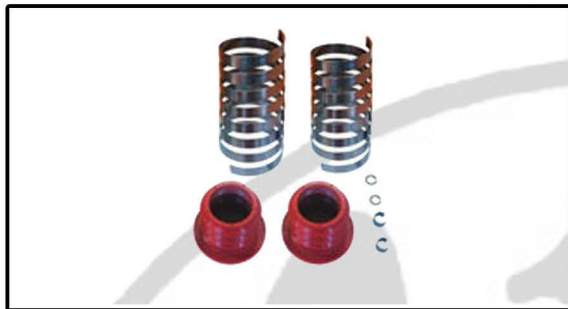

Mark 4 - HALDEX Repair Kits

Description : Adj Screw Sealing

Transaxle Part No : **TRX12120**

OE Part No : 89794