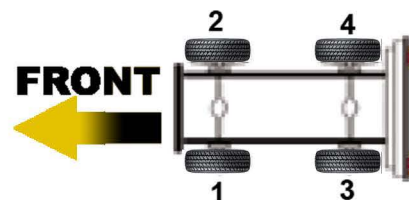

IVECO

MODEL	CALIPER TYPE	X REF 1	X REF 2	MAN X REF	SIDE	TRANSAXLE PART No
EUROCARGO 60E 65E 75E <i>01/1995 -02/2007</i>	Brembo 2.60	122576008	522576008	42533000	1	TRX200
		122576009	522576009	42533001	2	TRX201
		122577016	522577016	42534121	3	TRX100
		122577026	522577026	42534122	4	TRX101
EUROCARGO 80E 100E 180E <i>01/1995 -02/2007</i>	Brembo 2.68	122566008	522566008	42532300	1	TRX202
		122566009	522566009	42532301	2	TRX203
		122567008	522567008	42532302	3	TRX102
		122567009	522567009	42532303	4	TRX103
EUROCARGO 60E 65E 75E <i>09/1990 - 05/1994</i>	Meritor 2x60mm Piston	LRG506	68032276	4830626	1	TRX80
		LRG507	68032277	4830627	2	TRX90
		LRG612	68032280	4832627	3	TRX81
		LRG613	68032281	4832628	4	TRX91
EUROCARGO 80E 100E 180E <i>09/1991 - 05/1994</i>	Meritor 2x68mm Piston	LRG508	68032274	4830046	1	TRX82
		LRG509	68032275	4830047	2	TRX92
		LRG614	68032278	4832624	3	TRX83
		LRG615	68032279	4832625	4	TRX93
EUROCARGO - EURO 4 NEW 70E 75E 80E 03/2008 >	Brembo 2x60mm Piston	122980008	522980008	42559189	1	TRX170
		122980009	522980009	42559190	2	TRX175
		122980108	522980108	42559201	3	TRX270
		122980109	522980109	42559202	4	TRX275
EUROCARGO - EURO 4 NEW 100E 180E 03/2008 >	Brembo 2x68mm Piston	122980208	522980208	42559199	1	TRX180
		122980209	522980209	42559200	2	TRX185
		122980308	522980308	42559203	3	TRX280
		122980309	522980309	42559204	4	TRX285
Eurocargo 110E, 120E 1999>	Wabco PAN 17	40175058	40175072	500328232	1	TRX8840
		40175059	40175073	500328233	2	TRX8841
Eurocargo 120E, 130E, 260E > 2001 SMALL NECK	Bendix ADB3700	131.790	98479613	98479613	1	TRX22A
		131.791	98479614	98479614	2	TRX20A
Eurocargo 150E, 280E, 320E > 2001 LONG NECK	Bendix ADB3700	131.776	98479590	98479590	1	TRX22D
		131.777	98479591	98479591	2	TRX20D
Eurocargo 130E, 150E TECTOR 2001 > 2008	Knorr SB/SN6	K002920	SB6418RC	500363443	1	TRX6418RC
		K002919	SB6408RC	500363442	2	TRX6408RC
		K002920	SB6418RC	500363443	3	TRX6418RC
		K002919	SB6408RC	500363442	4	TRX6408RC