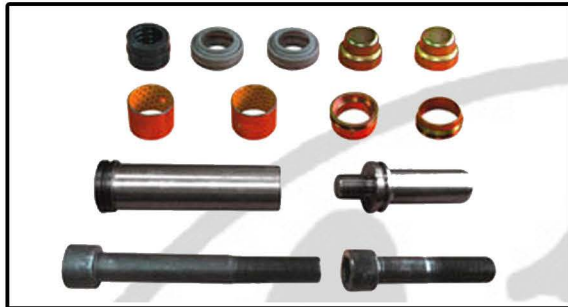

OE Part No :68324854PK10

Description : Bearing Kit

Transaxle Part No : **TRX16674**

OE Part No : SJ4112

D Elsa 1 - Meritor Repair Kits

Description : Guide Pin Kit

Transaxle Part No : **TRX14967**

OE Part No : MCK1103