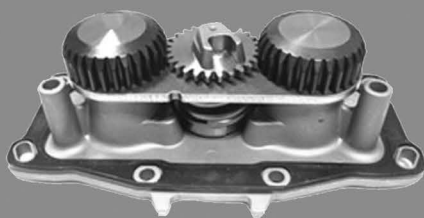

BPW

SMB

ROR

REPAIR KITS

Z-CAM

MERITOR

EXPANDERS

HALDEX