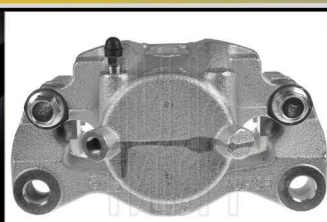

FB631 2.8D CANTER