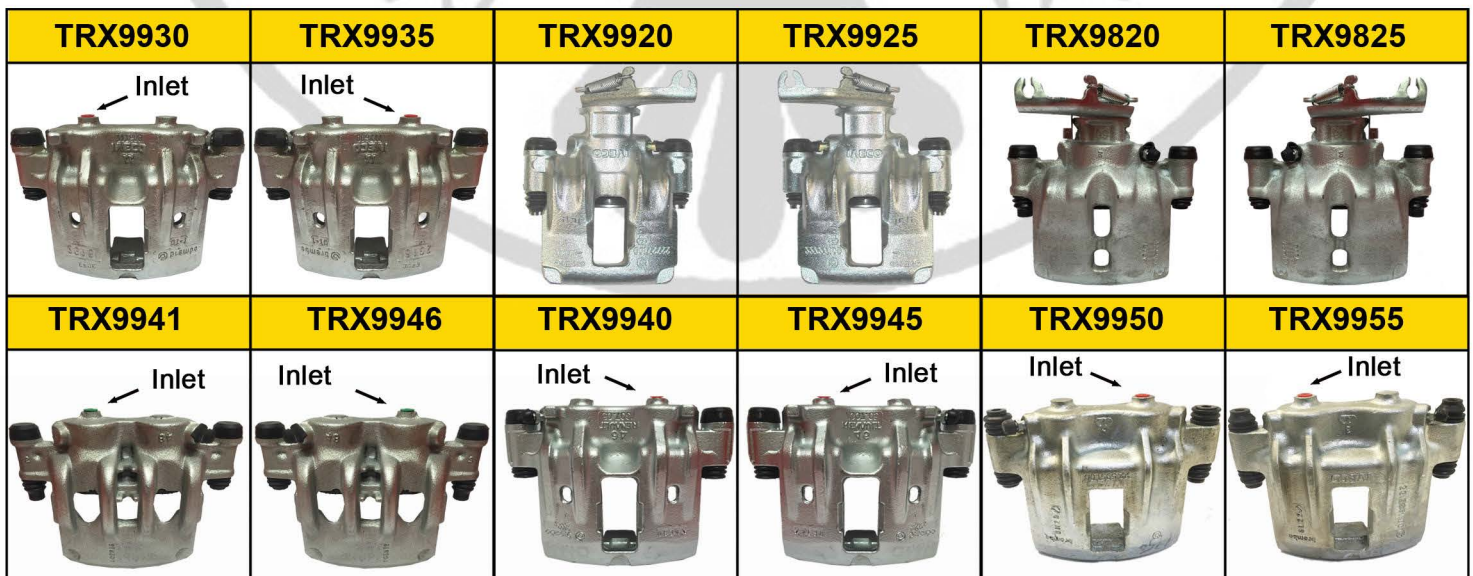

MODEL	REAR	CALIPER TYPE	X REF 1	X REF 2	MAN X REF	SIDE	TRANSAXLE PART No
Daily III 35C & 50C Twin Rear Wheels		Brembo 2 x 44mm	122.7775.28	CA2917	42548189	3	TRX9930
			122.7775.29	CA2917R	42548190	4	TRX9935
Daily II,III, IV 29L & 35S Single Rear Wheels		Brembo 1 x 52mm	122.7270.52	CA2013	42535110	3	TRX9920
			122.7270.62	CA2013R	42535111	4	TRX9925
Daily IV 35C	05.2006>	Brembo 1 x 60mm	122.9721.00	CA2812	42554758	3	TRX9820
			122.9721.01	CA2812R	42554759	4	TRX9825
Daily 60C & 65C	2000 <	Brembo 2 x 46mm	122.7306.28	CA2747	42535428	3	TRX9940
			122.7306.29	CA2747R	42535429	4	TRX9945
Daily III 60C & 65C	2006 <	Brembo 2 x 48mm	122.9782.10	CA2824	42554990	3	TRX9941
			122.9782.20	CA2824R	42554991	4	TRX9946
Daily I 30.8/35.12	1996<98	Brembo 2 x 44mm		CA1901	42530362	3	TRX9950
				CA1901R	42530363	4	TRX9955