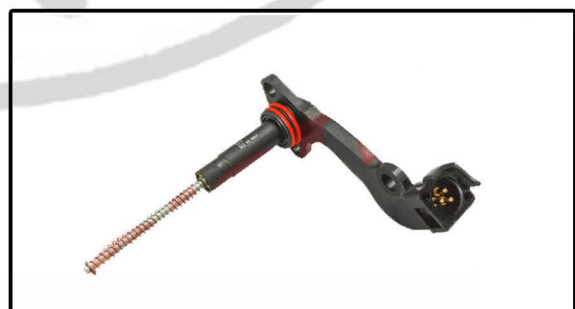

Description : Push Plate RIGHT

Transaxle Part No : **TRX4072**

OE Part No :

Description : Complete Mechanism

Transaxle Part No : **TRX4202**

OE Part No :

Description : Pad Sensor Kit

Transaxle Part No : **TRX6201**