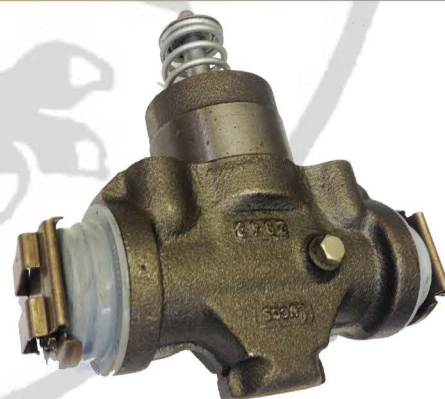

MAN

Transaxle New Part No = TRX1649

O.E Part No = 81500006242

Cast Number = 2943