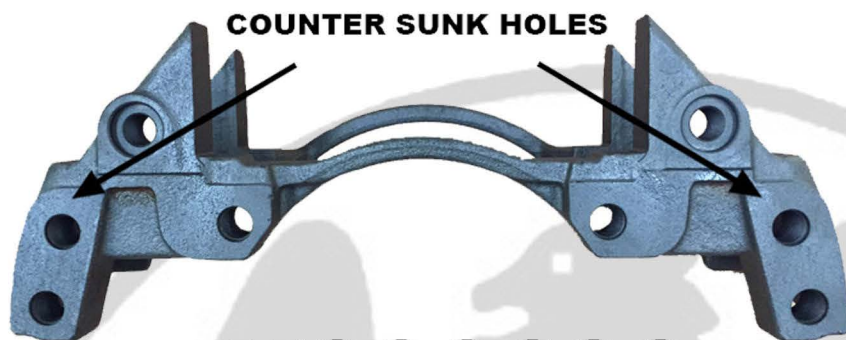

BPW

370mm DISC
4 HOLES
M16 X 1.5

K001105

**BPW
SMB
GIGANT**

370mm DISC
6 HOLES
M16 X 1.5

KNORR BREMSE CARRIERS

K000690

SAF