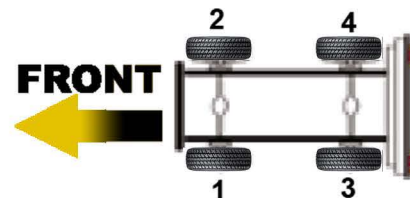

IVECO (CONT)