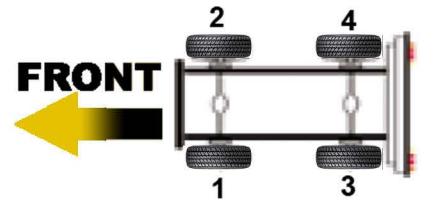

KASBOHRER

MODEL	CALIPER TYPE	X REF 1	X REF 2	MAN X REF	SIDE	TRANSAXLE PART No
SETRA Coach	Knorr SB/SN7	K003800	SN7211RC	SN7211RC	1	TRX7211RC
		K003799	SN7201RC	SN7201RC	2	TRX7201RC
		K003800	SN7211RC	SN7211RC	3	TRX7211RC
		K003799	SN7201RC	SN7201RC	4	TRX7201RC
S415	Meritor D3	LRG528	LRG562	8285388	1	TRX8582
		LRG529	LRG563	8285389	2	TRX8587
SETRA CITY BUS S215HDH S215NR S300NC S315HD	Knorr SB/SN7	K002798	SB7432RC	SB7432RC	1	TRX7432RC
		K002797	SB7422RC	SB7422RC	2	TRX7422RC

LECINENA

MODEL	CALIPER TYPE	X REF 1	X REF 2	MAN X REF	SIDE	TRANSAXLE PART No
LECINENA Axle 19.5" wheels >01/1998	Knorr SB/SN6	K013174	SN6580RC	412017	1	TRX6580RC
		K013173	SN6570RC	412018	2	TRX6570RC
LECINENA Axle 22.5" wheels >01/1998	Knorr SB/SN7	K003804	SN7196RC	412023	1	TRX7196RC
		K003803	SN7186RC	412024	2	TRX7186RC