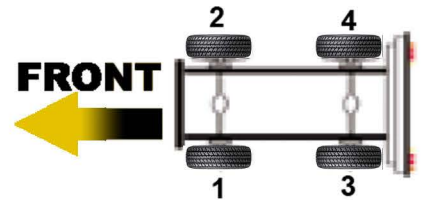

BPW

MODEL	CALIPER TYPE	X REF 1	X REF 2	MAN X REF	SIDE	TRANSAXLE PART No
SKH, SKM Series SB3745 Axial 370mm disc > 5/2003	Knorr SB/SN6	K013173	SN6570RC	0536270371	1	TRX6570RC
		K013174	SN6580RC	0536270361	2	TRX6580RC
SH, SM Series SB4345 Axial 430mm disc > 5/2003	Knorr SB/SN7	K003803	SN7186RC	0536270381	1	TRX7186RC
		K003804	SN7196RC	0536270391	2	TRX7196RC
SKH, SKM Series SB3745T Tangential 370mm disc > 5/2003	Knorr SB/SN6	K013173	SN6570RC	0536270603	1	TRX6570RC
		K013174	SN6580RC	0536270613	2	TRX6580RC
SK, SM Series SB4309T Tangential 430mm disc > 5/2003	Knorr SK7	K012634	SK7052RC	0536270620	1	TRX7052RC
		K012633	SK7042RC	0536270630	2	TRX7042RC
SK, SM Series SB4345T Tangential 430mm disc > 5/2003	Knorr SB/SN7	K003803	SN7186RC	0536270640	1	TRX7186RC
		K003804	SN7196RC	0536270650	2	TRX7196RC
Steering Axle SB3745 370mm disc > 05/2003	Knorr SB/SN6	K002923	SB6401RC	0536270401	1	TRX6401RC
		K002924	SB6411RC	0536270411	2	TRX6411RC
SKH, SKM Series TSB3709 370mm disc	BPW ECO Plus	0936272030	0936272130	0536272030	1	TRX72030
		0936272040	0936272140	0536272040	2	TRX72040
SH, SM Series TSB4309 430mm disc	BPW ECO Plus	0936272010	0936272110	0536272010	1	TRX72010
		0936272020	0936272120	0536272020	2	TRX72020
SH, SM Series TSB4312 430mm disc	BPW ECO Plus	0936272050	0936272150	0536272050	1	TRX72050
		0936272060	0936272160	0536272060	2	TRX72060