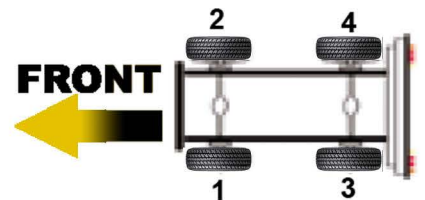

SCANIA

MODEL	CALIPER TYPE	X REF 1	X REF 2	MAN X REF	SIDE	TRANSAXLE PART No
Series 4 Truck & Bus P, G, R Series CLIP TYPE SENSOR	Knorr SN/SB7	K003813	SN7208RC	1513589	1	TRX7208RC
		K003814	SN7218RC	1513588	2	TRX7218RC
		K003813	SN7208RC	1513589	3	TRX7208RC
		K003814	SN7218RC	1513588	4	TRX7218RC
Series 4 Truck & Bus P, G, R Series SCREW TYPE SENSOR	Knorr SN/SB7	K003809	SN7206RC	1365720	1	TRX7206RC
		K003810	SN7216RC	1365719	2	TRX7216RC
		K003809	SN7206RC	1365720	3	TRX7206RC
		K003810	SN7216RC	1365719	4	TRX7216RC
Series 4 Truck & Bus P, G, R Series NO SENSOR	Knorr SN/SB7	K041389K50	SN7050RC	1946325	1	TRX7050RC
		K041390K50	SN7040RC	1946324	2	TRX7040RC
		K041389K50	SN7050RC	1946325	3	TRX7050RC
		K041390K50	SN7040RC	1946324	4	TRX7040RC
Series 4 Bus SCREW TYPE SENSOR	Knorr SN/SB7 RADIAL+86 deg	K040945K50	SB7212RC	1913999	1	TRXB7212RC
		K040946K50	SB7202RC	1914000	2	TRXB7202RC
Series 4 Bus NO SENSOR	Knorr SN/SB7 RADIAL+93 deg	K002962	SB7450RC	1426663	3	TRX7450RC
		K002963	SB7460RC	1426662	4	TRX7460RC
Series 4 Bus ZF Axle CLIP TYPE SENSOR	Knorr SN/SB7 RADIAL+93 deg	K040943K50	SB7230RC	1903445	3	TRX7230RC
		K040944K50	SB7220RC	1903446	4	TRX7220RC