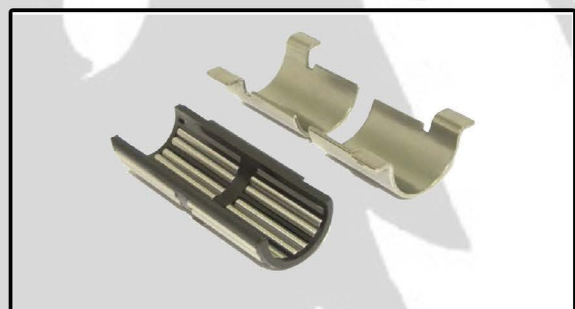

Description: Caliper Roller Bearing

Transaxle Part No : **TRX14851**

OE Part No :