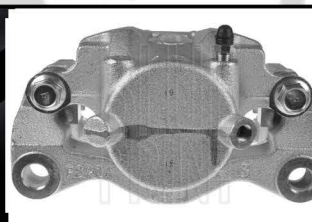

FB631 2.8D CANTER