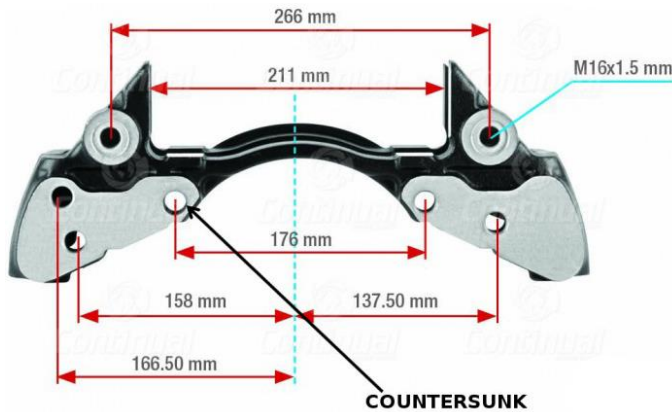

K004206 – SB6/SN6

BPW

5 HOLES – M16 X 1.5