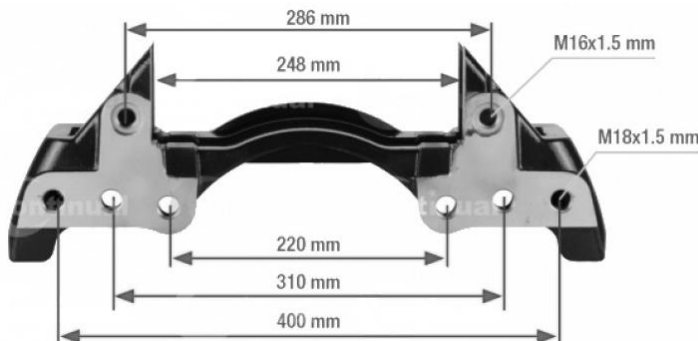

K001521 – SB7/SN7

BPW

6 HOLES – M18 X 1.5