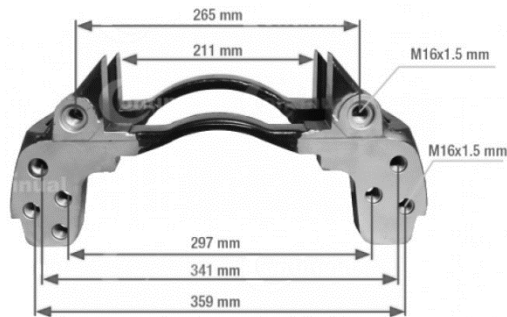

Scan Here to Access Our Product Catalogues Online

KNORR BREMSE CARRIERS

K004679 – SB6/SN6

BPW 370mm DISC

4 HOLES – M16 X 1.5

K002313 – SB6/SN6

IVECO

7 HOLES