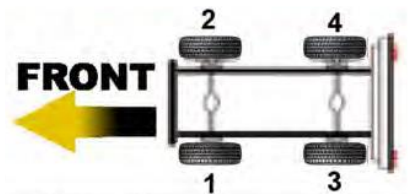

SAE

MODEL	CALIPER TYPE	X REF 1	X REF 2	MAN X REF	SIDE	TRANSAXLE PART No
Various Axles 17.5 " Wheels	Knorr SB/SN5	I137806	SB5013	K004573	1	TRX5013
		I137805	SB5003	K004572	2	TRX5003
Various Axles 19.5 " Wheels	Knorr SB/SN6	K013174	SN6580RC	09285168	1	TRX6580RC
		K013173	SN6570RC	09285167	2	TRX6570RC
Various Axles 19.5 " Wheels	WABCO PAN19-1+	40195003	40195037	09285257	1	TRX6711
		40195004	40195038	09285258	2	TRX6716
Various Axles 19.5 " Wheels	HALDEX DB19	94769	93638	09285255	1	TRX94605
				09285282	2	
Various Axles 22.5 " Wheels	Knorr SB/SN7	K003782	SN7195RC	2100091	1	TRX7195RC
		K003781	SN7185RC	2100092	2	TRX7185RC
Various Axles 22.5 " Wheels	Knorr SB/SN7	K003784	SN7196RC	829699	1	TRX7196RC
		K003783	SN7186RC	829700	2	TRX7186RC
Various Axles 22.5 " Wheels	WABCO PAN22-1	40225015	40225007	09285259	1	TRX5010
		40225016	40225008	09285260	2	TRX5015
Various Axles 22.5 " Wheels	HALDEX DB22	93837	90694	09285107	1	See Haldex
				09285267	2	Page