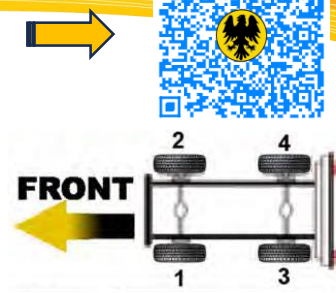

TRX989

Transaxle

Remanufactured Commercial
Brake Calipers

OE NUMBERS USED FOR REFERENCE ONLY

Scan Here to Access Our Product Catalogues Online

FORD

MODEL	CALIPER TYPE	X REF 1	X REF 2	MAN X REF	SIDE	TRANSAXLE PART No
CARGO 0608 – 0815 Long Wheel Base 68mm Pistons	Meritor 2 X 68mm PISTONS	LRG500	68032256	R87DB2L322AA	1	TRX50
		LRG501	68032257	R87DB2L321AA	2	TRX51
	Meritor 2 X 68mm PISTONS	LRG602	68033327	R87DB2553BA	3	TRX62
		LRG603	68033328	R87DB2552BA	4	TRX63
CARGO 0608 – 0815 Short Wheel Base 58mm Pistons	Meritor 2 X 68mm PISTONS	LRG500	68032256	R87DB2L322AA	1	TRX50
		LRG501	68032257	R87DB2L321AA	2	TRX51
	Meritor 2 X 58mm PISTONS	LRG600	68032260	R87DB2553AA	3	TRX60
		LRG601	68032261	R87DB2552AA	4	TRX61