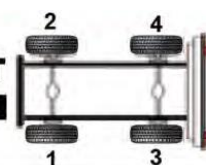

Transaxle

Remanufactured Commercial
Brake Calipers

OE NUMBERS USED FOR REFERENCE ONLY

Scan Here to Access Our Product Catalogues Online

FRONT

DAF