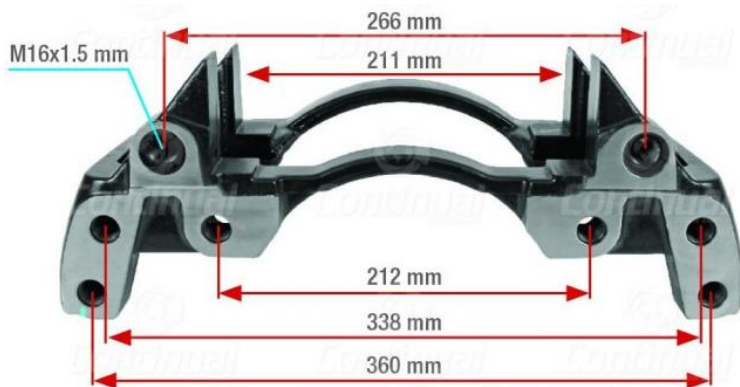

K002979 – SB6/SN6

MAN, ERF

6 HOLES – M16 X 1.5