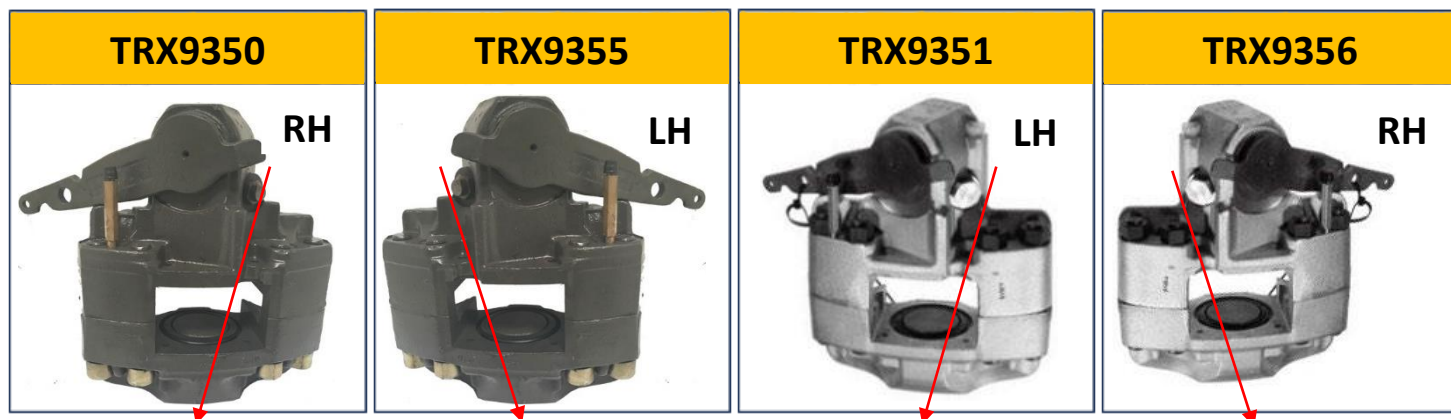

Horizontal Feed Inlet

Horizontal Feed Inlet

Vertical Feed Inlet

Vertical Feed Inlet