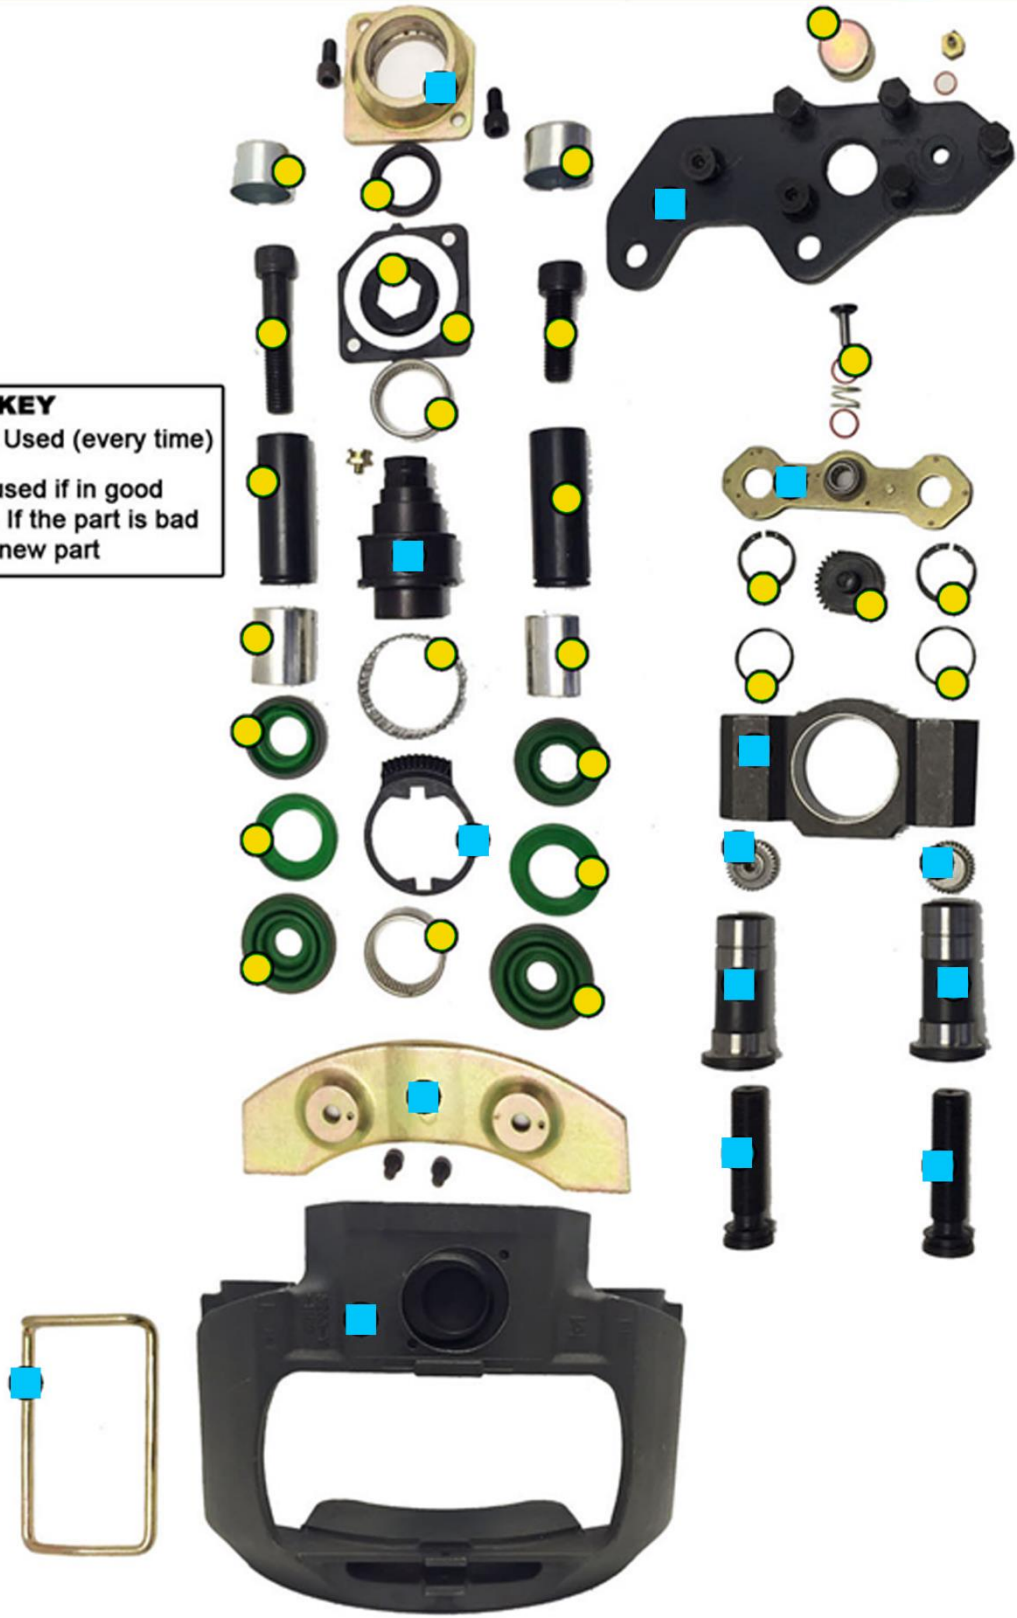

Technical Information

KNORR BREMSE - SB7 EXPLODED DIAGRAM

Technical Information

MERITOR DX225 EXPLODED DIAGRAM

KEY
● New Part Used (every time)
■ Old Part used if in good condition. If the part is bad we use a new part