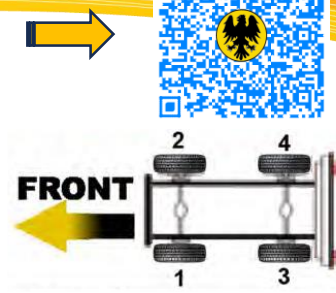

Transaxle

Remanufactured Commercial
Brake Calipers

OE NUMBERS USED FOR REFERENCE ONLY

Scan Here to Access Our Product Catalogues Online