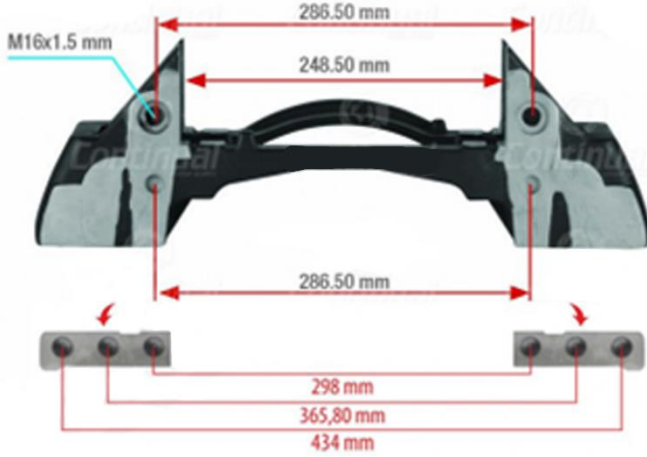

KNORR BREMSE CARRIERS

K004680 – SB7/SN7

BPW

6 HOLES – M16 X 1.5

430mm TANGENTIAL