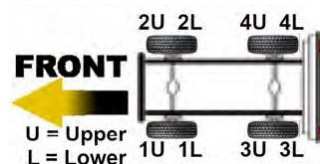

Transaxle

Remanufactured Commercial
Brake Calipers

OE NUMBERS USED FOR REFERENCE ONLY

Scan Here to Access Our Product Catalogues Online

MITUBISHI FUSO/CANTER

MODEL	CALIPER TYPE	X REF 1	X REF 2	MAN X REF	SIDE	TRANSAXLE PART No
FE120 / FE140 FE145/ FE145 - CREW CAB FRONT CALIPERS	Piston: 51mm Port: 10x1mm Pad: 10x.12650	ADC44865	ADC448507	MK500494	1U	TRX74014
					1L	TRX74012
		ADC44866	ADC448508	MK500495	2U	TRX74013
					2L	TRX74011
FE85P / FE84P (2005->) FE85D / FE84D / FE84B / FE85B (2008->) CREW CAB REAR CALIPERS	Piston: 51mm Port: 10x1mm Pad: 10x.12650	ADC44582	ADC445522	MK428217	3U	TRX74508
					3L	TRX74505
		ADC44583	ADC445523	MK428218	4U	TRX74507
					4L	TRX74506