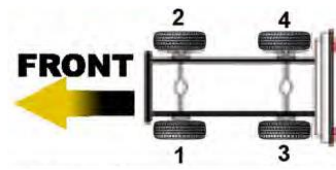

Transaxle

Remanufactured Commercial
Brake Calipers

OE NUMBERS USED FOR REFERENCE ONLY

Scan Here to Access Our Product Catalogues Online