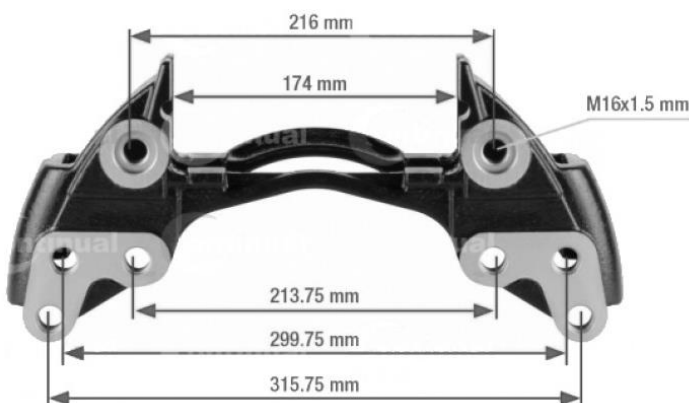

K005606 -> SN5

MAN 17.5" WHEELS

6 HOLES – M16 X 1.5

K000358 -> SN5

MERC ATEGO

17.5" WHEELS

6 HOLES – M16 X 1.5

Transaxle