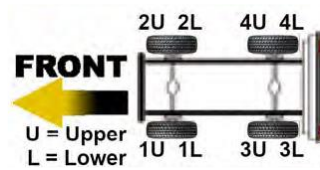

Our Mitsubishi Range Do Not Come With Carrier

Transaxle

Remanufactured Commercial
Brake Calipers

OE NUMBERS USED FOR REFERENCE ONLY

Scan Here to Access Our Product Catalogues Online

MITUBISHI FUSO/CANTER

MODEL	CALIPER TYPE	X REF 1	X REF 2	MAN X REF	SIDE	TRANSAXLE PART No
FE85P / FE84P (2005->) FE85D / FE84D / FE84B / FE85B (2008->) FRONT CALIPERS	Piston: 54mm Port: 10x1mm Pad: 10x.12650	ADC44867	ADC448509	MK500492	1U	TRX74018
		ADC44876	ADC448516	MK428215	1L	TRX74016
		ADC44868	ADC448510	MK500491	2U	TRX74017
		ADC44877	ADC448517	MK428216	2L	TRX74015
FE180 REAR CALIPERS	Piston: 54mm Port: 10x1mm Pad: 10x.12650	ADC44569	ADC445515	MK356370	3U	TRX74510
		ADC44570	ADC445516	MK356372	3L	TRX74512
		ADC44583	ADC445523	MK428218	4U	TRX74509
		ADC44571	ADC445517	MK356371	4L	TRX74511