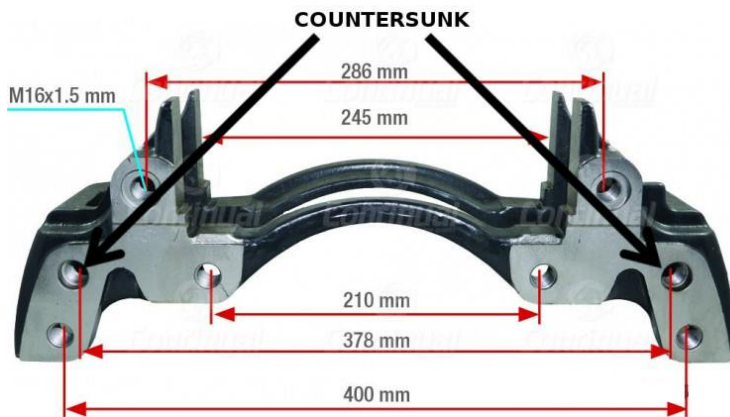

KNORR BREMSE CARRIERS

K010765 – SB7/SN7

SCANIA MK4

6 HOLES - M20 X 2.5

K046498K50 – SB7/SN7

MERCEDES

6 HOLES - M16 X 1.5

ALL HOLES COUNTERSUNK

K011479 – SB7/SN7

DAF

6 HOLES - M18 X 2

K001510 - SB7/SN7

IVECO

6 HOLES - M20 X 1.5