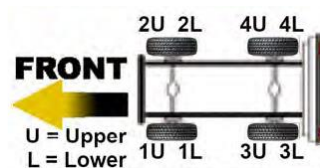

Our Mitsubishi Range Do Not Come With Carrier

Transaxle

Remanufactured Commercial
Brake Calipers

OE NUMBERS USED FOR REFERENCE ONLY

Scan Here to Access Our Product Catalogues Online

MITUBISHI FUSO/CANTER

MODEL	CALIPER TYPE	FRONT / REAR	UPPER / LOWER	X REF 1	SIDE	TRANSAXLE PART No
FUSO / CANTER - 2012 > FRONT & REAR CALIPERS	Piston: 45mm	FRONT	UPPER	MK585107	1U	TRX5107
		FRONT	UPPER	MK585108	2U	TRX5108
		FRONT	LOWER	MK585109	1L	TRX5109
		FRONT	LOWER	MK585110	2L	TRX5110
		REAR	UPPER	MK585111	3U	TRX5111
		REAR	UPPER	MK585112	4U	TRX5112
		REAR	LOWER	MK585113	3L	TRX5113
		REAR	LOWER	MK585114	4L	TRX5114