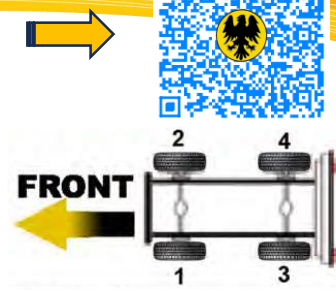

Transaxle

Remanufactured Commercial
Brake Calipers

OE NUMBERS USED FOR REFERENCE ONLY

Scan Here to Access Our Product Catalogues Online