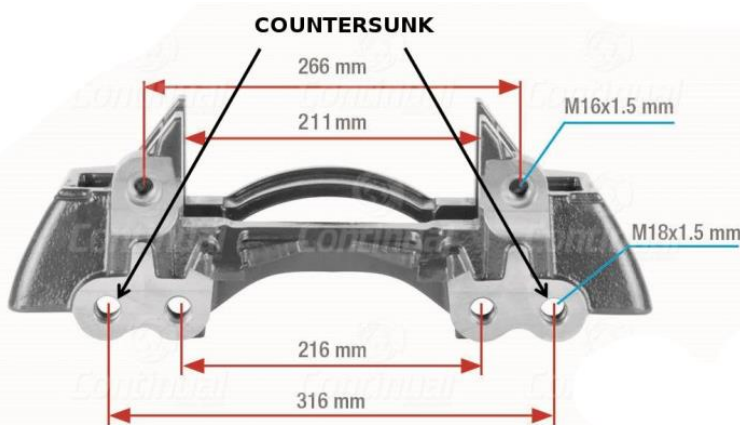

K015308 – SK6

DISCOS

4 HOLES – M18 X 1.5

K017864

6 HOLES – M20 X 1.5