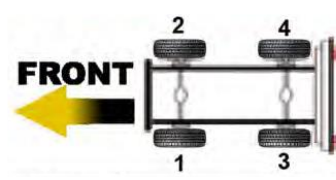

Transaxle

Remanufactured Commercial
Brake Calipers

OE NUMBERS USED FOR REFERENCE ONLY

Scan Here to Access Our Product Catalogues Online

NOVABUS

MODEL	CALIPER TYPE	X REF 1	X REF 2	MAN X REF	SIDE	TRANSAXLE PART No
NOVA LFS	Knorr SB/SN7	K003809	SN7206RC		1	TRX7206RC
		K003810	SN7216RC		2	TRX7216RC

OPTARE

MODEL	CALIPER TYPE	X REF 1	X REF 2	MAN X REF	SIDE	TRANSAXLE PART No
METRO RIDER	Meritor Piston 2 x 58mm	LRG514	68032282	68032086	1	TRX70
		LRG515	68032283	68032087	2	TRX71
		LRG620	68032284	X2057629	3	TRX72
		LRG621	68032285	X2057630	4	TRX73
SOLO > 2002 Hydraulic Caliper	Meritor Piston 2 x 68mm	LRG568	68033027	68032613	1	TRX50
		LRG569	68033028	68032614	2	TRX51
		LRG634	68033029	R2000006	3	TRX9870
		LRG635	68033030	R2000007	4	TRX9875
STAR RIDER	Meritor Piston 2 x 60mm	LRG520	68032296	6704207201	1	TRX58
		LRG521	68032297	6704207301	2	TRX59
SOLO > 2002 Full Air Caliper	Wabco PAN17	40175058	40175056	1505372R	1	TRX6570
		40175059	40175057	1505373R	2	TRX6575
		40175058	40175056	1505372R	3	TRX6570
		40175059	40175057	1505373R	4	TRX6575
ALERO	Brembo Piston 2 x 44mm	120.5150.31	120.5150.31	120.5150.31	1	TRX5031
		120.5150.41	120.5150.41	120.5150.41	2	TRX5041
		122.7773.58	122.7773.58	21070318	3	TRX5032
		122.7773.68	122.7773.68	21070319	4	TRX5042