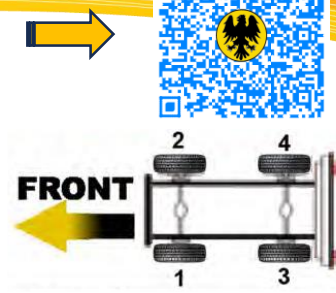

Transaxle

Remanufactured Commercial
Brake Calipers

OE NUMBERS USED FOR REFERENCE ONLY

Scan Here to Access Our Product Catalogues Online

UNIMOG

MODEL	CALIPER TYPE	X REF 1	X REF 2	MAN X REF	SIDE	TRANSAXLE PART No
Front Axle left Caliper	Dia - 57 mm	0014219898	4374210198	4374210798	1	TRX9340
Front Axle right Caliper	4 piston caliper	0014219998	4374210298	4374210898	2	TRX9345
Front Axle Leading Left Caliper	Dia - 60mm x 2	0034202083	4164210098	4274211998	1	TRX9330
Front Axle Trailing Left Caliper	Dia - 60mm x 2	0034203483	4164210198	4274212198	2	TRX9320
Front Axle Leading Right Caliper	Dia - 60mm x 2	0034203383	4164210598	4274212098	1	TRX9335
Front Axle Trailing Right Caliper	Dia - 60mm x 2	0034203583	4164210498	4274212298	2	TRX9325

MODEL	CALIPER TYPE	X REF 1	X REF 2	MAN X REF	SIDE	TRANSAXLE PART No
Rear Axle left Caliper	Dia - 54mm x 2 piston	0024231198	4164210298	4274210498	3	TRX9355
Rear Axle right Caliper		0024231298	4164210398	4274210598	4	TRX9350
Rear Axle Left Caliper		A4374212598	A00442048		3	TRX9351
Rear Axle Right Caliper		A4374212698	A0044204883		4	TRX9356
Rear Axle left Caliper	Dia - 57mm x 4 piston	0024210098	4374210498	4374211898	3	TRX4982
Rear Axle right Caliper	Dia - 57mm x 4 piston	0024210198	4374210598	4374211998	4	TRX4983

Horizontal Feed Inlet

Horizontal Feed Inlet

Vertical Feed Inlet

Vertical Feed Inlet