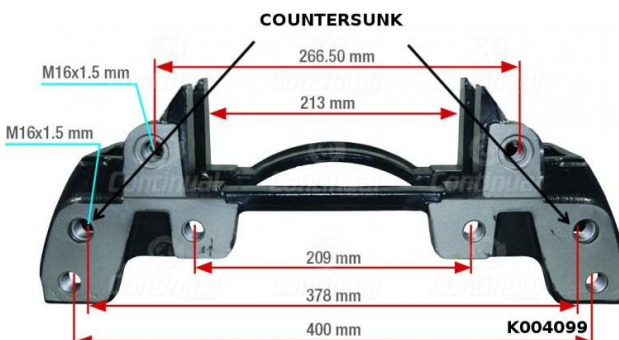

K004099 – SB6/SN6

SAF

6 HOLES – M16 X 1.5