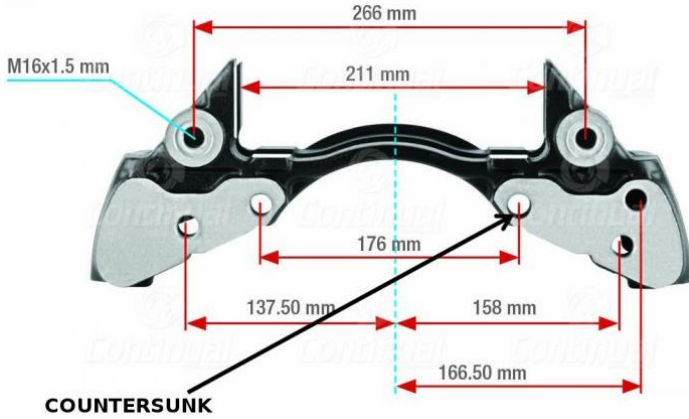

KNORR BREMSE CARRIERS

K001497 – SB6/SN6

BPW

5 HOLES – M16 X 1.5