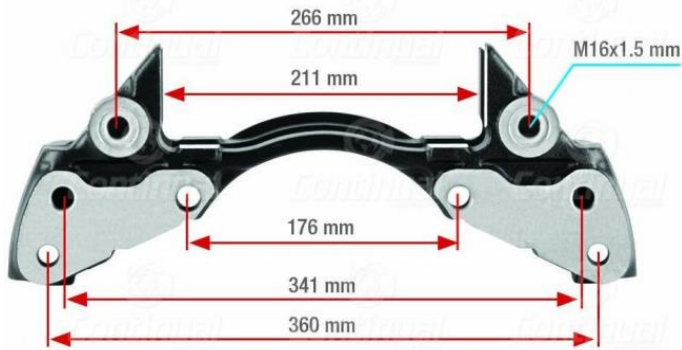

KNORR BREMSE CARRIERS

K001494 – SB6/SK6

ATEGO

6 HOLES – M18 X 1.5

K012619 -> SN6

BPW

4 HOLES – M16 X 1.5

420mm TANGENTIAL