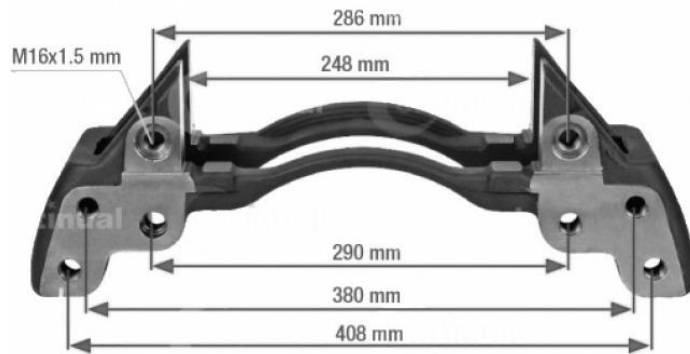

6 HOLES – M18 X 1.5

KNORR BREMSE CARRIERS

K001520 – SB7/SN7

SCANIA

6 HOLES – M20 X 2

K001530 – SB7/SN7

ZF, MERCEDES

6 HOLES – M16 X 1.5