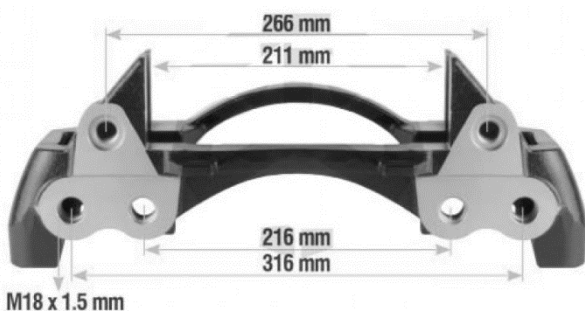

K015378 – SB6/SN6

SAF

4 HOLES – M18 X 1.5