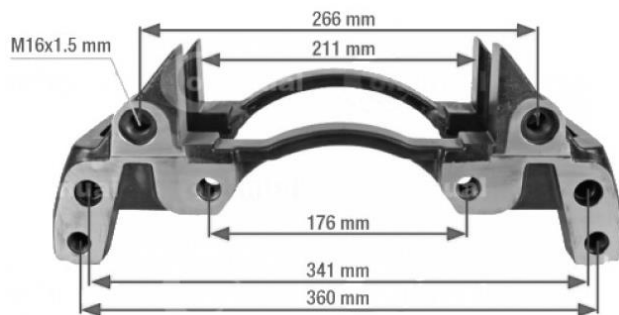

K002314 – SB6/SN6

K001926 – SB6/SN6

6 HOLES – M16 X 1.5

2 X COUNTERSUNK