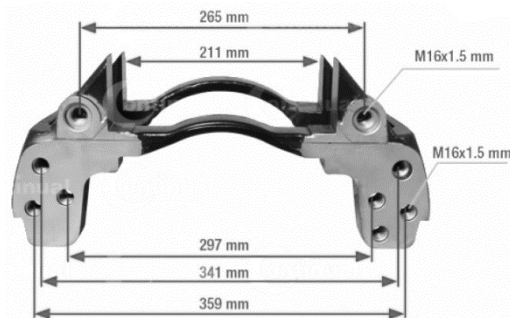

Transaxle

Remanufactured Commercial
Brake Calipers

OE NUMBERS USED FOR REFERENCE ONLY

Scan Here to Access Our Product Catalogues Online

KNORR BREMSE CARRIERS

K004679 – SB6/SN6

BPW 370mm DISC

4 HOLES – M16 X 1.5

K002313 – SB6/SN6

IVECO

7 HOLES

M16 X 1.5

K002314 – SB6/SN6

K001926 – SB6/SN6

6 HOLES – M16 X 1.5

2 X COUNTERSUNK

K004099 – SB6/SN6

SAF

6 HOLES – M16 X 1.5