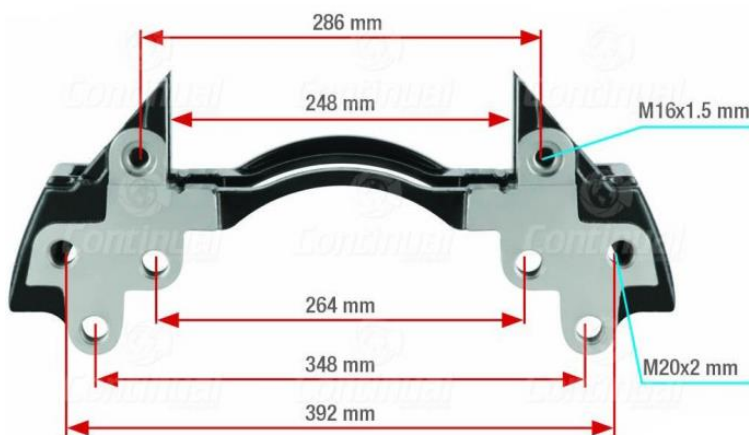

K001510 - SB7/SN7

IVECO

6 HOLES - M20 X 1.5