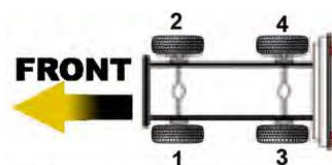

Transaxle

Remanufactured Commercial
Brake Calipers

OE NUMBERS USED FOR REFERENCE ONLY

Scan Here to Access Our Product Catalogues Online