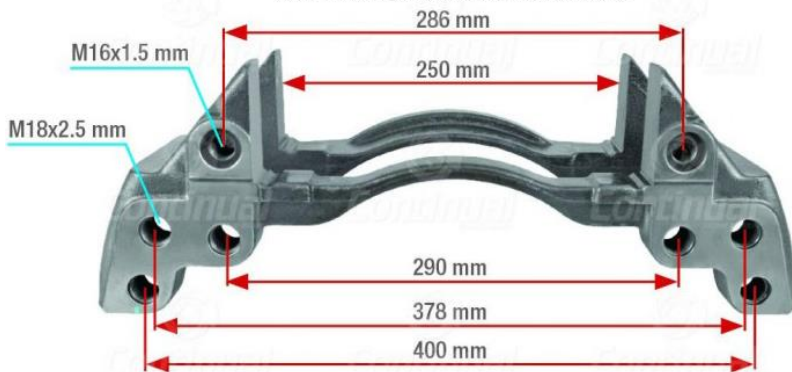

KNORR BREMSE CARRIERS

K010765 – SB7/SN7

SCANIA MK4

6 HOLES - M20 X 2.5

K046498K50 – SB7/SN7

MERCEDES

6 HOLES - M16 X 1.5

ALL HOLES COUNTERSUNK