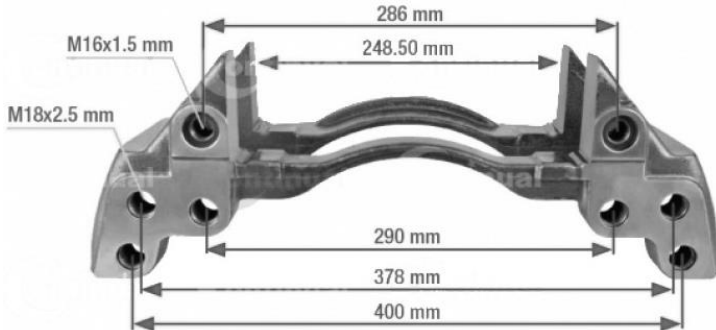

KNORR BREMSE CARRIERS

K001520 – SB7/SN7

SCANIA

6 HOLES – M20 X 2