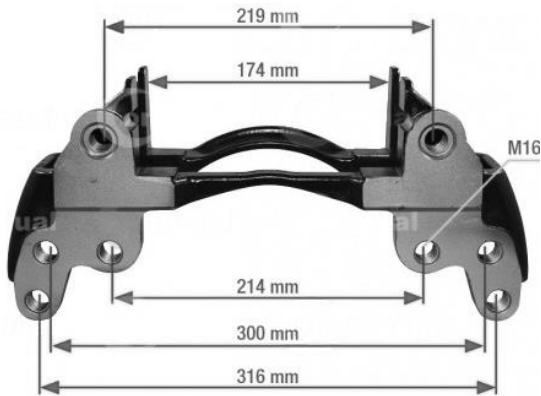

Transaxle

Remanufactured Commercial
Brake Calipers

OE NUMBERS USED FOR REFERENCE ONLY

Scan Here to Access Our Product Catalogues Online

KNORR BREMSE CARRIERS

K001927 -> SB5

MERC ATEGO

17.5" WHEELS

6 HOLES – M16 X 1.5