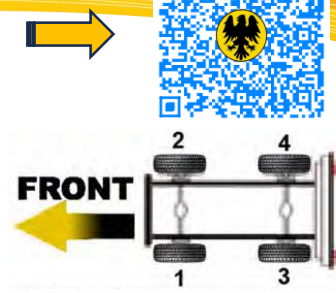

MERCEDES - VAN

MODEL	CALIPER TYPE	X REF 1	X REF 2	MAN X REF	SIDE	TRANSAXLE PART No
Sprinter Mk 1 (1995 > 2006)						
901, 902, 903, 904 2, 3 & 4 Tonne	Perrot 2x44mm	9044200801	CA1641	9024201101	1	TRX420
		9044200901	CA1641R	9024201201	2	TRX430
901, 902, 903, 904 2, 3 & 4 Tonne	ATE 1x60mm	9014203901	CA1780	9014203301	1	TRX800
		9014204001	CA1780R	9014203401	2	TRX805
901, 902, 903 2 & 3 Tonne	Bendix 1x60mm	9014204701	CA1820	0014206383	1	TRX1820
		9014204601	CA1820R	0014206283	2	TRX1820R
901, 902, 903 2 & 3 Tonne	Bosch 1x52mm	9024201602	CA1845	0014206783	3	TRX1845
		9024201702	CA1845R	0014206883	4	TRX1845R
901, 902, 903 2 & 3 Tonne	ATE 1x52mm	9024200502	CA1846	0024201083	3	TRX810
		9024200602	CA1846R	0024201183	4	TRX815
901, 902, 903 2 & 3 Tonne	ATE 1x45mm	9014202202	CA2009	0024202983	3	TRX2009
		9014202302	CA2009R	0024202083	4	TRX2009R
904 4 Tonne	Bosch 2x45mm	0024203483	CA2136	A0024203483	1, 3	TRX20028
		0024203583	CA2136R	A0024203583	2, 4	TRX20028
904 4 Tonne (Alt Inlet)	Bosch 2x45mm	0014206983	CA2615	0024205783	1,3	TRX2615
		0014207083	CA2615R	0024205883	2, 4	TRX2625
904 4 Tonne	Wabco 2x44mm	40244009	CA1641	9044200801	1, 3	TRX420
		40244010	CA1641R	9044200901	2, 4	TRX430
Sprinter Mk 2 (2006 >)						
3 & 3.5 Tonne	Brembo 2x48mm	0044205583	CA2661	0034208583	1	TRX2661
		0044205683	CA2661R	0034208683	2	TRX2661R
	Bosch 1x51mm	0034207183	CA2821	A0034207183	3	TRX2821
		0034207283	CA2821R	A0034207283	4	TRX2821R
509CDi, 511 CDi, 515CDi, 518CDi only, 5 Tonne	Brembo 2x52mm	0044205783	CA2757	0034208783	1	TRX2757
		0044205883	CA2757R	0034208883	2	TRX2757R
	Bosch 1x51mm	0034207183	CA2821	A0034207183	3	TRX2821
		0034207283	CA2821R	A0034207283	4	TRX2821R
5 Tonne	Bosch 2x48mm	00342070383	CA3041	A0034207383	3	TRX60068
		0034207483	CA3041R	A0034207483	4	TRX60069
616 CDi, BM905 2001 >	Brembo 2x52mm	122730150	522730150	A9054201501	1	TRX60016
		122730160	522730160	A9054201601	2	TRX60017
	Meritor 2x54mm	LRG640	68033321	A9054201301	3	TRX640
		LRG641	68033322	A9054201401	4	TRX641