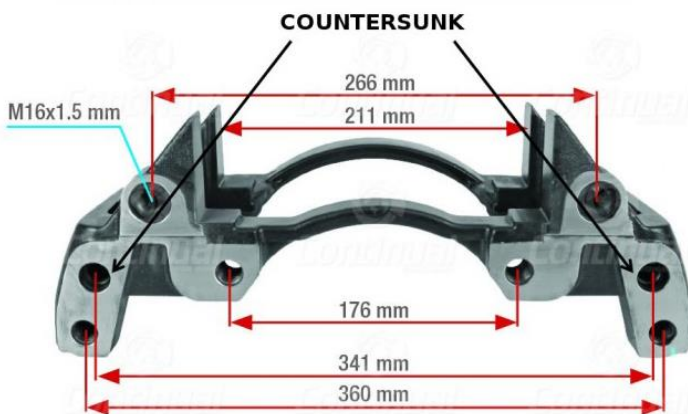

KNORR BREMSE CARRIERS

K001497 – SB6/SN6

BPW

5 HOLES – M16 X 1.5

K004206 – SB6/SN6

BPW

5 HOLES – M16 X 1.5

K000690 – SB6/SN6