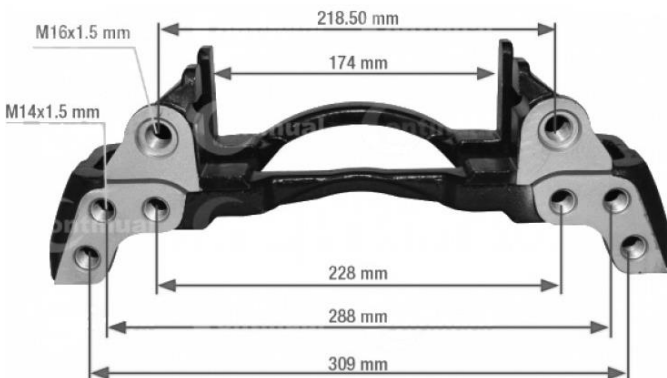

K005606 -> SN5

MAN 17.5" WHEELS

6 HOLES – M16 X 1.5

K000358 -> SN5

MERC ATEGO

17.5" WHEELS

6 HOLES – M16 X 1.5

Transaxle