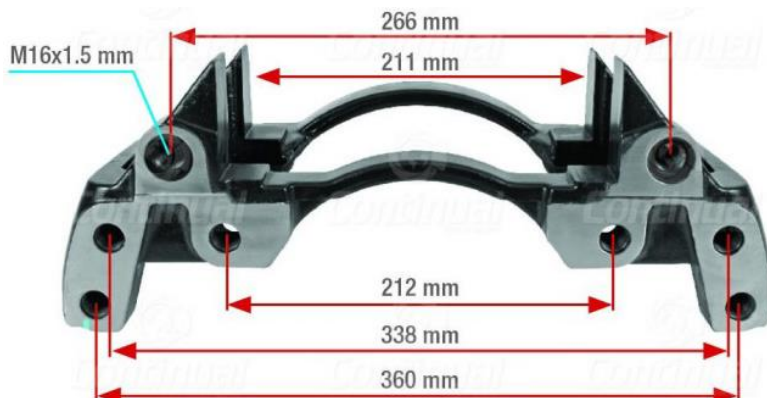

K001105 – SB6/SN6

BPW, SMB, GIGANT

370mm DISC

6 HOLES – M16 X 1.5