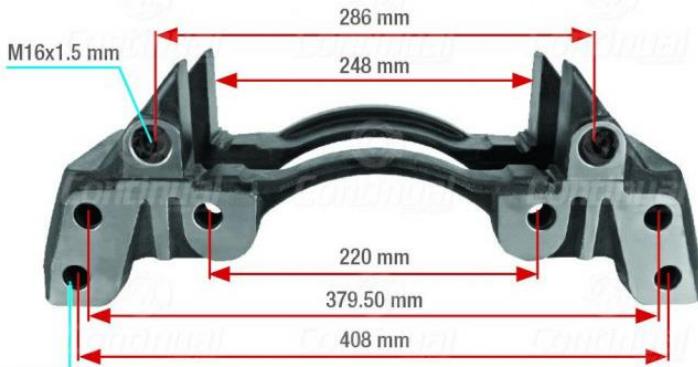

K001278 – SB7/SN7

6 HOLES – M18 X 1.5