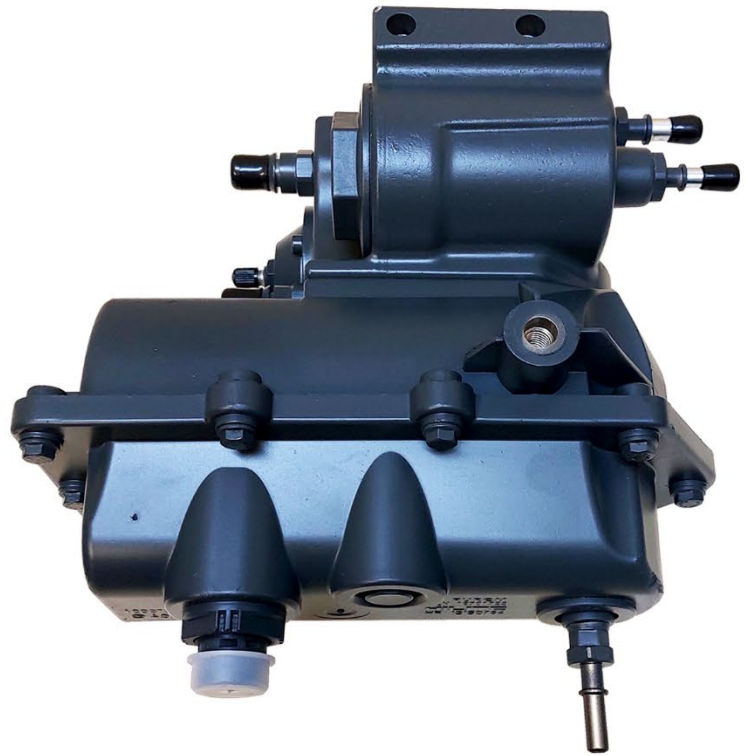

We provide top quality
pumps and sensors

AdBlue and Nox Catalogue 2024

Transaxle

<https://www.transaxlebrakecalipers.com>

v.2024